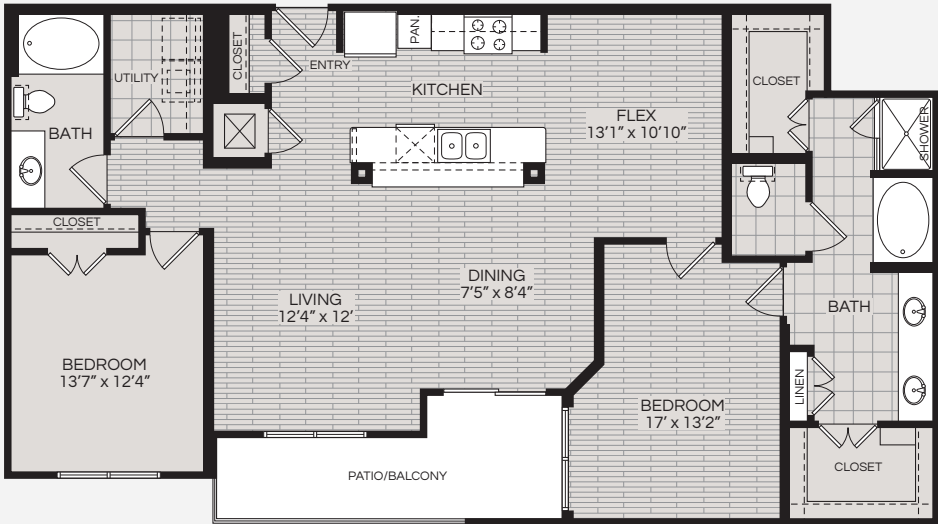

# B5

2 Bedroom > 2 Bath  
1,438 Sq Ft

pearl  
residences  
at citycentre

10401 Town and Country Way, Houston, TX 77024 > p 713.468.6600 > f 713.468.6601

[PearlResidencesAtCityCentre.com](http://PearlResidencesAtCityCentre.com)

\*Square footage noted is approximate, floor plans are not depicted to scale. 