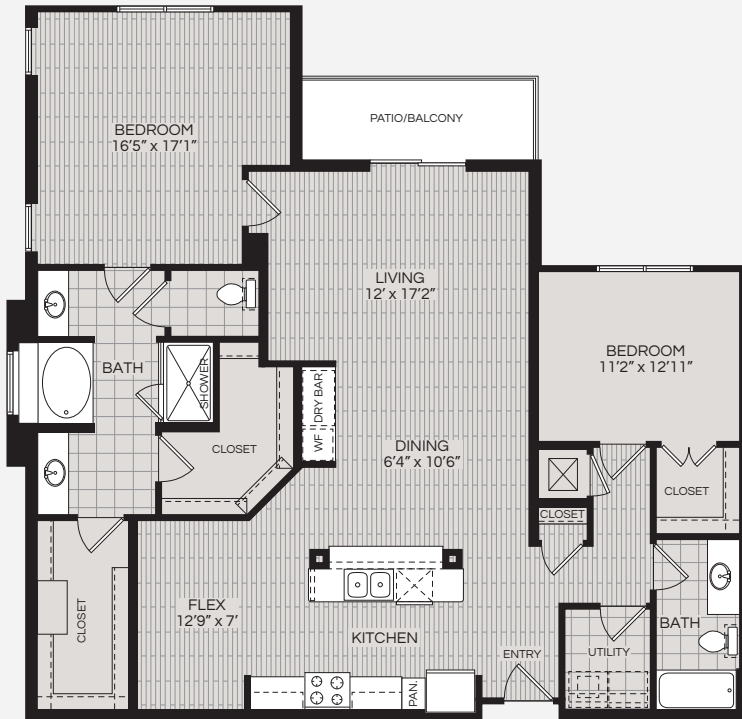

B4

2 Bedroom > 2 Bath
1,659 Sq Ft

pearl
residences
at citycentre

10401 Town and Country Way, Houston, TX 77024 > p 713.468.6600 > f 713.468.6601

PearlResidencesAtCityCentre.com

*Square footage noted is approximate, floor plans are not depicted to scale. 