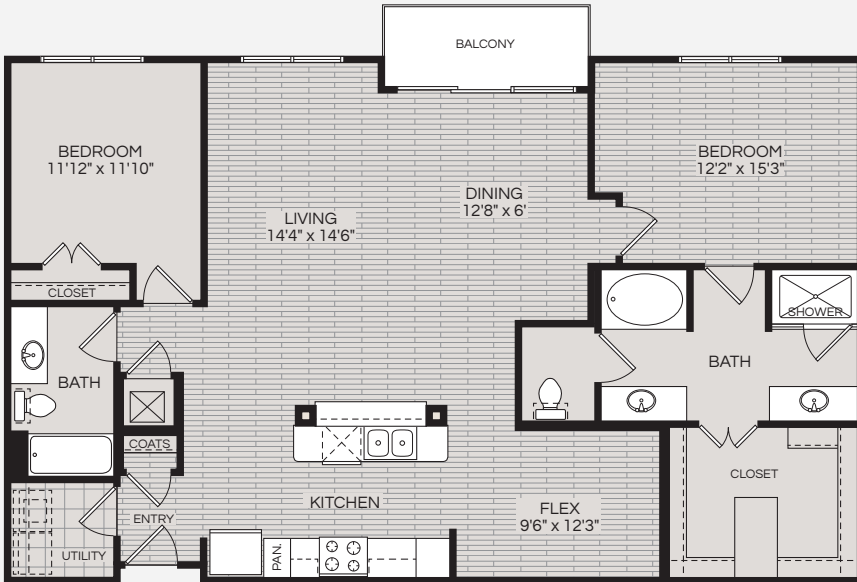

# B3

2 Bedroom > 2 Bath  
1,511 Sq Ft

pearl  
residences  
at citycentre

10401 Town and Country Way, Houston, TX 77024 > p 713.468.6600 > f 713.468.6601

[PearlResidencesAtCityCentre.com](http://PearlResidencesAtCityCentre.com)

\*Square footage noted is approximate, floor plans are not depicted to scale.