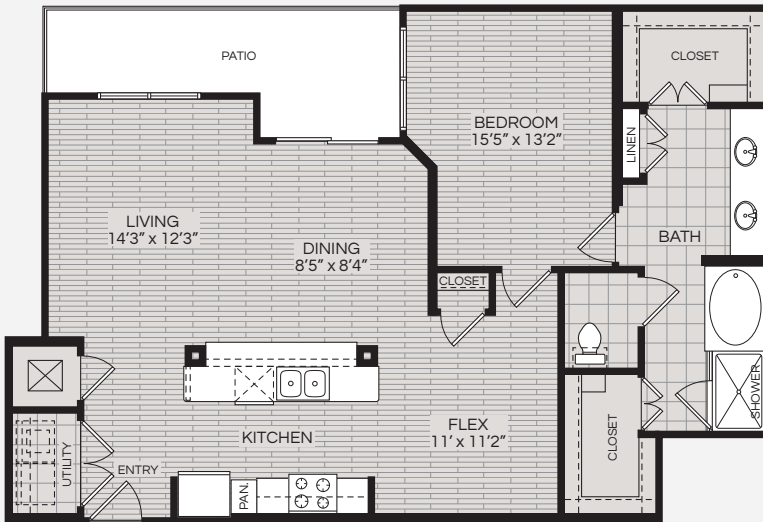

# A5

1 Bedroom > 1 Bath  
1,149 Sq Ft

pearl  
residences  
at citycentre

10401 Town and Country Way, Houston, TX 77024 > p 713.468.6600 > f 713.468.6601

[PearlResidencesAtCityCentre.com](http://PearlResidencesAtCityCentre.com)

\*Square footage noted is approximate, floor plans are not depicted to scale. 