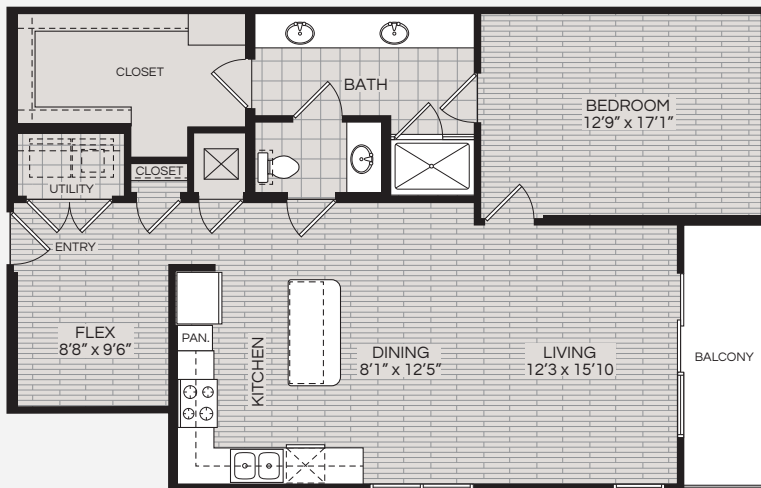

# A3

1 Bedroom > 1 Bath  
1,164 Sq Ft

pearl  
residences  
at citycentre

10401 Town and Country Way, Houston, TX 77024 > p 713.468.6600 > f 713.468.6601

[PearlResidencesAtCityCentre.com](http://PearlResidencesAtCityCentre.com)

\*Square footage noted is approximate, floor plans are not depicted to scale. 