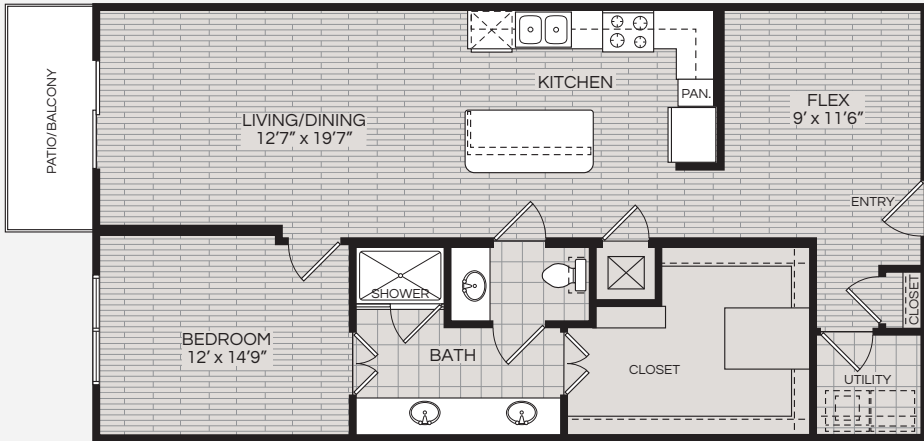

A2

1 Bedroom > 1 Bath
1,144 Sq Ft

pearl
residences
at citycentre

10401 Town and Country Way, Houston, TX 77024 > p 713.468.6600 > f 713.468.6601

PearlResidencesAtCityCentre.com

*Square footage noted is approximate, floor plans are not depicted to scale. 