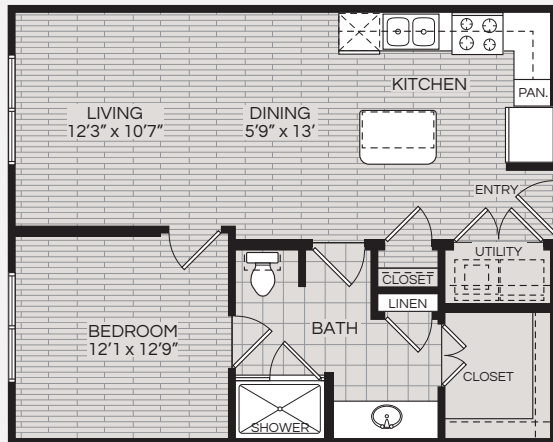

A1

1 Bedroom > 1 Bath
750 Sq Ft

pearl
residences
at citycentre

10401 Town and Country Way, Houston, TX 77024 > p 713.468.6600 > f 713.468.6601

PearlResidencesAtCityCentre.com

*Square footage noted is approximate, floor plans are not depicted to scale. 